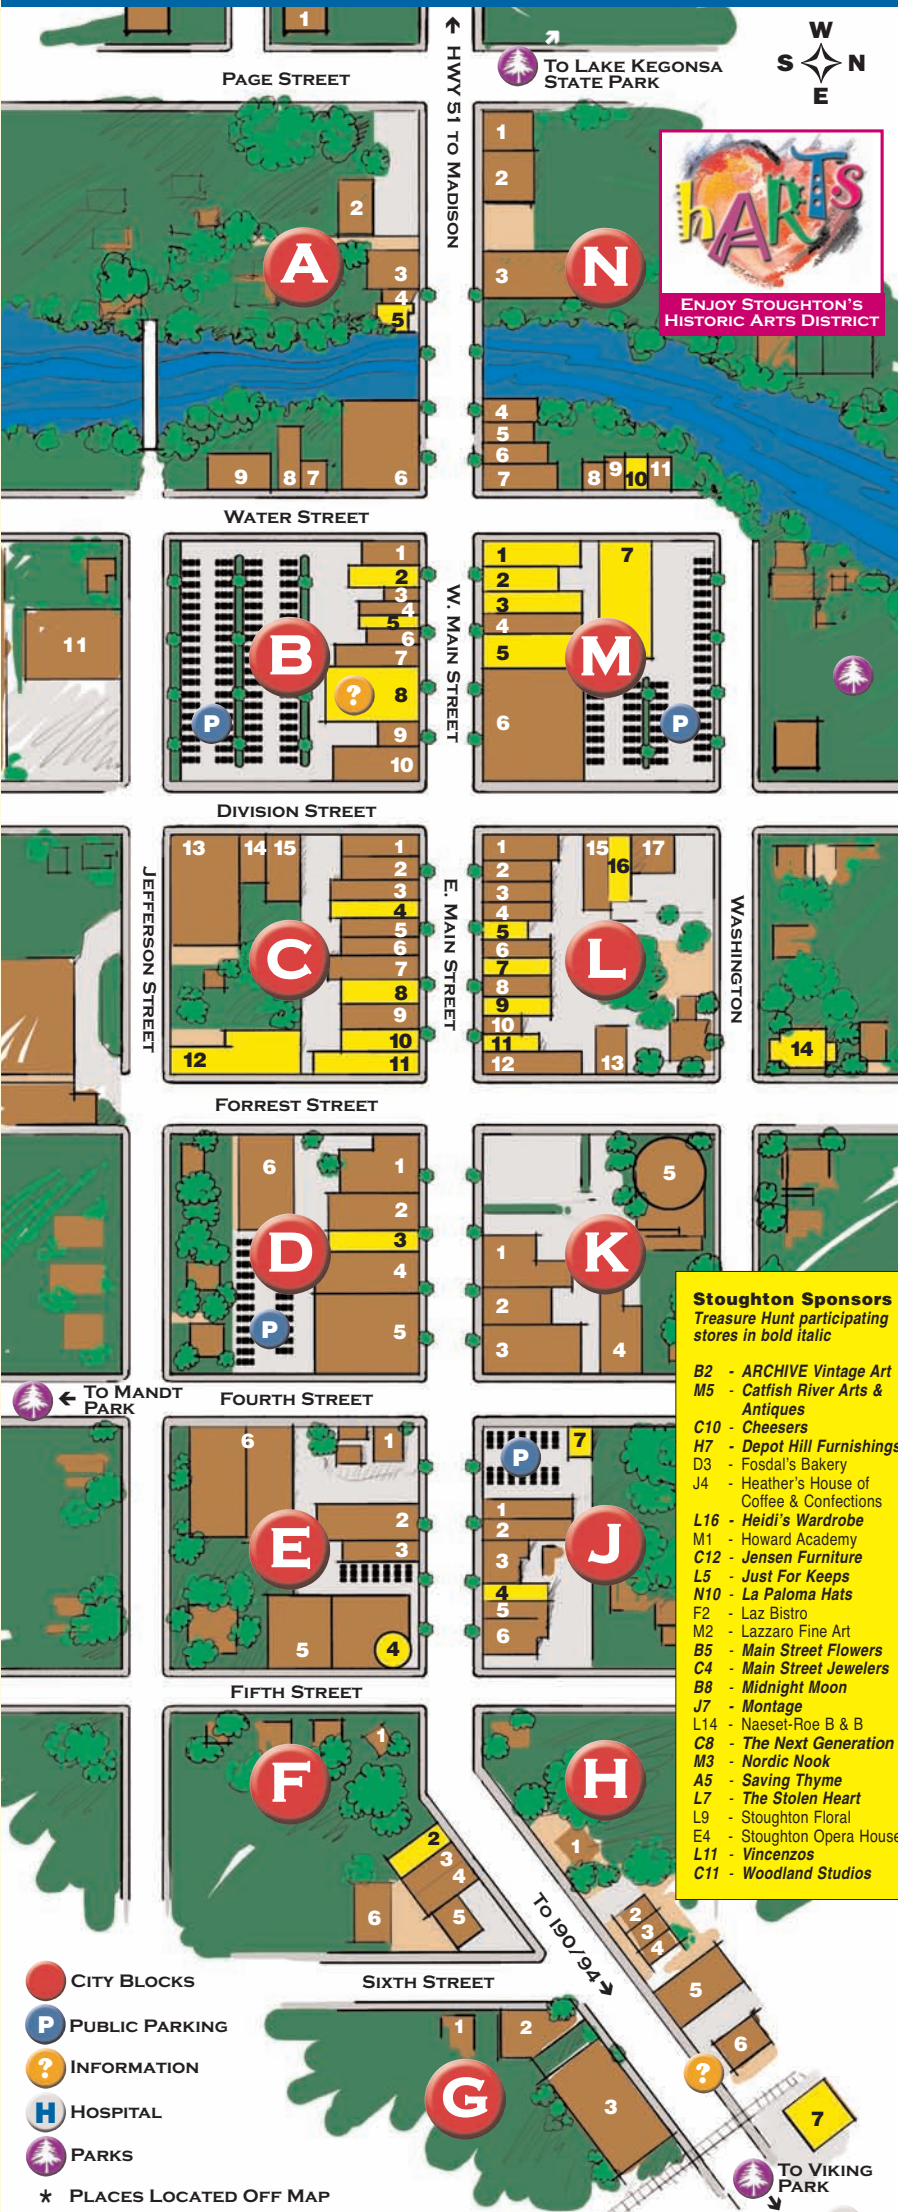

- FRAMING**
 C9 - Gwen's Frame Shop
 C5 - Quill & Brush Gallery & Framing
 C11 - Woodland Studios Frame Shop
- GIFTS, TOYS & SPECIALTIES**
 L8 - All Through The House
 C10 - Cheesers
 L3 - Clock Tower Gifts
 L6 - Giggles (toys)
 L4 - Greetings and Gifts
 B5 - Main Street Flowers and Gifts
 J7 - Montage
 A3 - Nelson Cards
 C8 - The Next Generation
 M3 - Nordic Nook
 D1 - Oriental Treasures
 L10 - Prize Impressions
 M1 - Scentimints
 L9 - Stoughton Floral
 D1 - The Stationery House
 L7 - The Stolen Heart
- HOME FURNISHINGS**
 L8 - All Through The House
 H7 - Depot Hill Furnishings
 C12 - Jensen Furniture Co.
 L7 - The Stolen Heart
 N7 - Slide Interiors
 J3 - Premium Floors
 L10 - Prize Impressions
 B11 - St. Vincent de Paul
- JEWELRY**
 L3 - Clock Tower Gifts
 A4 - Demetra's
 L16 - Heidi's Wardrobe
 M1 - Howard Academy
 C4 - Main Street Jewelers
 B8 - Midnight Moon
 L7 - The Stolen Heart
 C11 - Woodland Studios
- NORWEGIAN GIFTS**
 L3 - Clock Tower Gifts
 M3 - Nordic Nook
 D1 - The Stationery House
 A5 - Saving Thyme
- PARKS & RECREATION**
 E* - Mandt Park
 N* - Lake Kegonsa State Park
 G* - Viking Park (bike trail & dog park)
- PHARMACY**
 L1 - McGlynn Pharmacy
 B10 - Thrifty White Drug
- PHOTOGRAPHY**
 B1 - Smith Photography
 C11 - Woodland Studios (fine art)
- PRINTING**
 E2 - Ink Works (commercial)
 B8 - Stoughton Courier Hub (newspaper)
 J2 - Viking Decal, Inc. (banners)
 C11 - Woodland Studios (fine arts)
- PROFESSIONAL SERVICES**
 A* - Associated Bank (51 toward Madison)
 L17 - CMA Accounting
 L2 - Edward Jones Investments
 K5 - Evergreen State Bank
 B8 - Geek Mamma Computer Services
 N* - Home Savings Bank (51 toward Madison)
 B8 - Kratz Family Chiropractic
 B8 - OceanHawk Treatment Alternatives
 J5 - State Farm Insurance
 N1 - Thrivent Financial
 A* - Wells Fargo Bank (51 toward Madison)
 B6 - Wisconsin Monument & Vault Co.
- PUBLIC SERVICES**
 H6 - Chamber Of Commerce
 E4 - City Hall
 E5 - Fire Department
 E6 - Police Station
 K1 - Post Office
 D5 - Public Library
 A1 - Stoughton Historical Museum
 N3 - Stoughton Senior Center
 B8 & H6 - Visitor Centers
- QUILT & YARN SHOPS**
 A5 - Saving Thyme
 C11 - Woodland Studios Yarn Shop
- TRAVEL & LODGING**
 L12 - Chalet Travel & Cruise Shoppe
 L14 - Naeset-Roe Bed & Breakfast
- WINE**
 L8 - All Through The House
 L11 - Vincenzo's Wine Bar